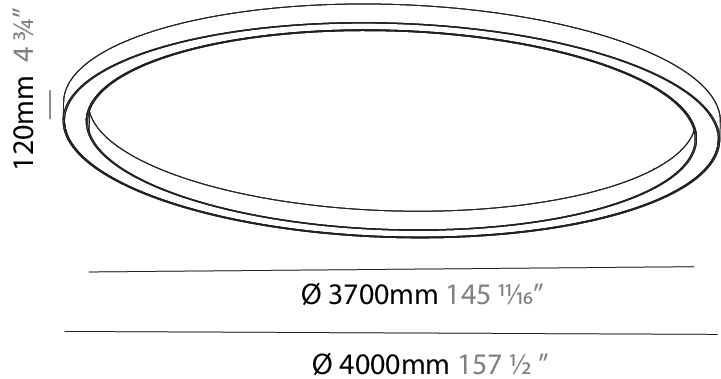

1. To build a product code in our configurator select the specify button on the base model # product page
2. To build a manual product code on this datasheet choose from the options listed below in blue font and add the suffix to the base model #

GENERAL

Series: Glorious
Subseries: Glorious
Brand: Prolight
Division: Architectural
Mounting Type: Surface
Mounting Location: Ceiling
Subcategory: Ambient

PHYSICAL

Shape: Round
Diameter (mm): 4000
Diameter (in): 157 1/2
Height (mm): 120
Height (in): 4 3/4
Light Distribution: Direct
Weight (kg): 49.661
Weight (lbs): 109.25
Diffuser: PMMA - Opal
Fixture Finish: SSR / BKV / CWI / CRY / HAB / LAG / UFT / ITA / RUA / RUR / MIC / FTG / MYG / TWT / LOD / PUS / FRO / FUP / KIA / POP / BLS / SPG / MEY / GOH / GUM / CHC / COM / ABZ / JAG / OBR / MOS / ROR
Fixture Material: Aluminum

ELECTRICAL

Lamp Type: LED (Zhaga Standard)
Input Wattage (W): 200
Total Output Wattage (W): 160 / 128 (3500K)
Dimming: Non-Dimming / Phase Dimming (120Vac only) / 0-10V Dimming
Driver Included: Yes
Driver Location: Integrated
Driver Type: Constant Current - 120 / 277Vac
Driver Class: Class 2
Input Voltage (V): 120 - 277
Constant Current (mA): 350 / 1000 (3500K)

LED

Color Temperature (°K): 3000 / 3500 / 4000
Max. Delivered Lumen (lm): 18460 / 19110 / 19500
CRI: >80 CRI
Efficiency (%): 65
Lamp Life (hrs): 50000

OPTICAL

RATINGS AND CERTIFICATIONS

Certified By: Certified for North American Standards
IP rating: IP20