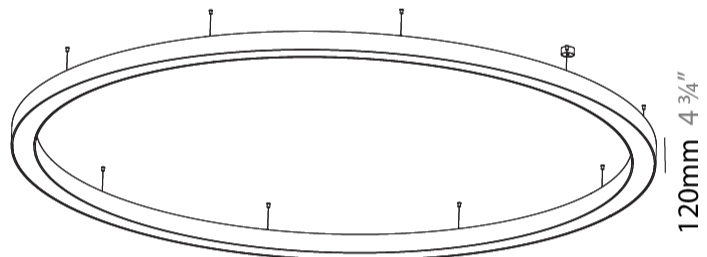

GENERAL

Series: Glorious
 Subseries: Glorious
 Brand: Prolicht
 Division: Architectural
 Mounting Type: Suspension
 Mounting Location: Ceiling
 Subcategory: Ambient

PHYSICAL

Shape: Round
 Diameter (mm): 4000
 Diameter (in): 157 1/2
 Height (mm): 120
 Height (in): 4 3/4
 Max. Overall Height (mm): 2120
 Max. Overall Height (in): 83 7/16
 Light Distribution: Direct
 Weight (kg): 50.71
 Weight (lbs): 111.98
 Diffuser: PMMA - Opal or Micro-Prism
 Fixture Finish: SSR / BKV / CWI / CRY / HAB / LAG / UFT / ITA / RUA / RUR / MIC / FTG / MYG / TWT / LOD / PUS / FRO / FUP / KIA / POP / BLS / SPG / MEY / GOH / GUM / CHC / COM / ABZ / JAG / OBR / MOS / ROR
 Fixture Material: Aluminum

PROJECT
TYPE
SPECIFIER
QUANTITY
DATE

3700mm 145 1/16"

4000mm 157 1/2"

A30202-

PROJECT	_____
TYPE	_____
SPECIFIER	_____
QUANTITY	_____
DATE	_____

A

PROJECT	_____
TYPE	_____
SPECIFIER	_____
QUANTITY	_____
DATE	_____

GENERAL

Series: Glorious
Subseries: Glorious
Brand: Prolight
Division: Architectural
Mounting Type: Surface
Mounting Location: Ceiling
Subcategory: Ambient

PHYSICAL

Shape: Round
Diameter (mm): 4000
Diameter (in): 157 1/2
Height (mm): 120
Height (in): 4 3/4
Light Distribution: Direct
Weight (kg): 49.661
Weight (lbs): 109.25
Diffuser: PMMA - Opal
Fixture Finish: SSR / BKV / CWI / CRY / HAB / LAG / UFT / ITA / RUA / RUR / MIC / FTG / MYG / TWT / LOD / PUS / FRO / FUP / KIA / POP / BLS / SPG / MEY / GOH / GUM / CHC / COM / ABZ / JAG / OBR / MOS / ROR
Fixture Material: Aluminum