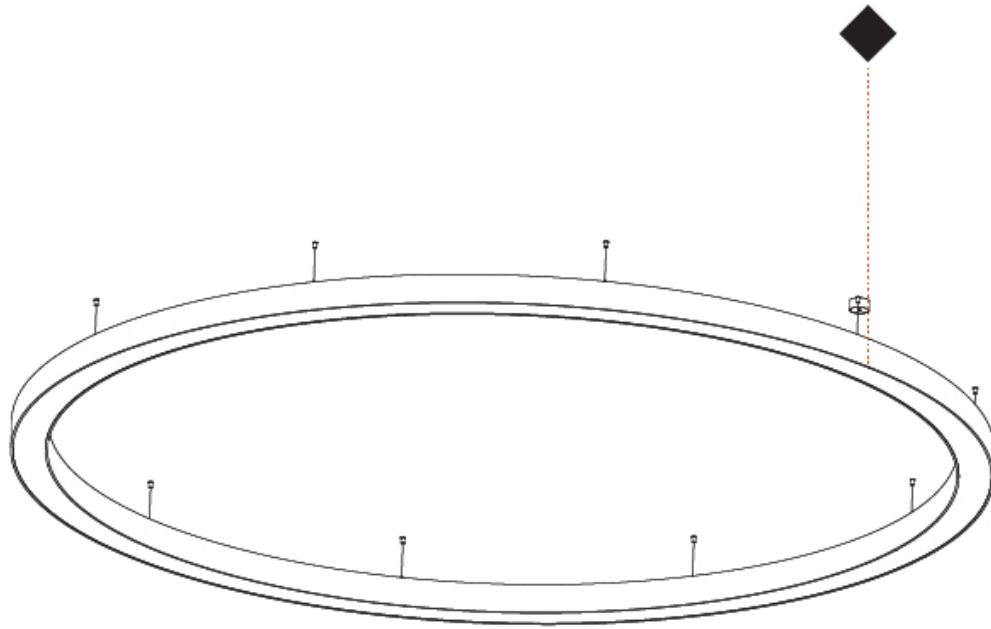

PROJECT
TYPE
SPECIFIER
QUANTITY
DATE

3700mm 145 1/16"

4000mm 157 1/2"

A30202-

PROJECT	_____
TYPE	_____
SPECIFIER	_____
QUANTITY	_____
DATE	_____

A

PROJECT	_____
TYPE	_____
SPECIFIER	_____
QUANTITY	_____
DATE	_____

GENERAL

Series: Glorious
Subseries: Glorious
Brand: Prolight
Division: Architectural
Mounting Type: Surface
Mounting Location: Ceiling
Subcategory: Ambient

PHYSICAL

Shape: Round
Diameter (mm): 4000
Diameter (in): 157 1/2
Height (mm): 120
Height (in): 4 3/4
Light Distribution: Direct
Weight (kg): 49.661
Weight (lbs): 109.25
Diffuser: PMMA - Opal
Fixture Finish: SSR / BKV / CWI / CRY / HAB / LAG / UFT / ITA / RUA / RUR / MIC / FTG / MYG / TWT / LOD / PUS / FRO / FUP / KIA / POP / BLS / SPG / MEY / GOH / GUM / CHC / COM / ABZ / JAG / OBR / MOS / ROR
Fixture Material: Aluminum